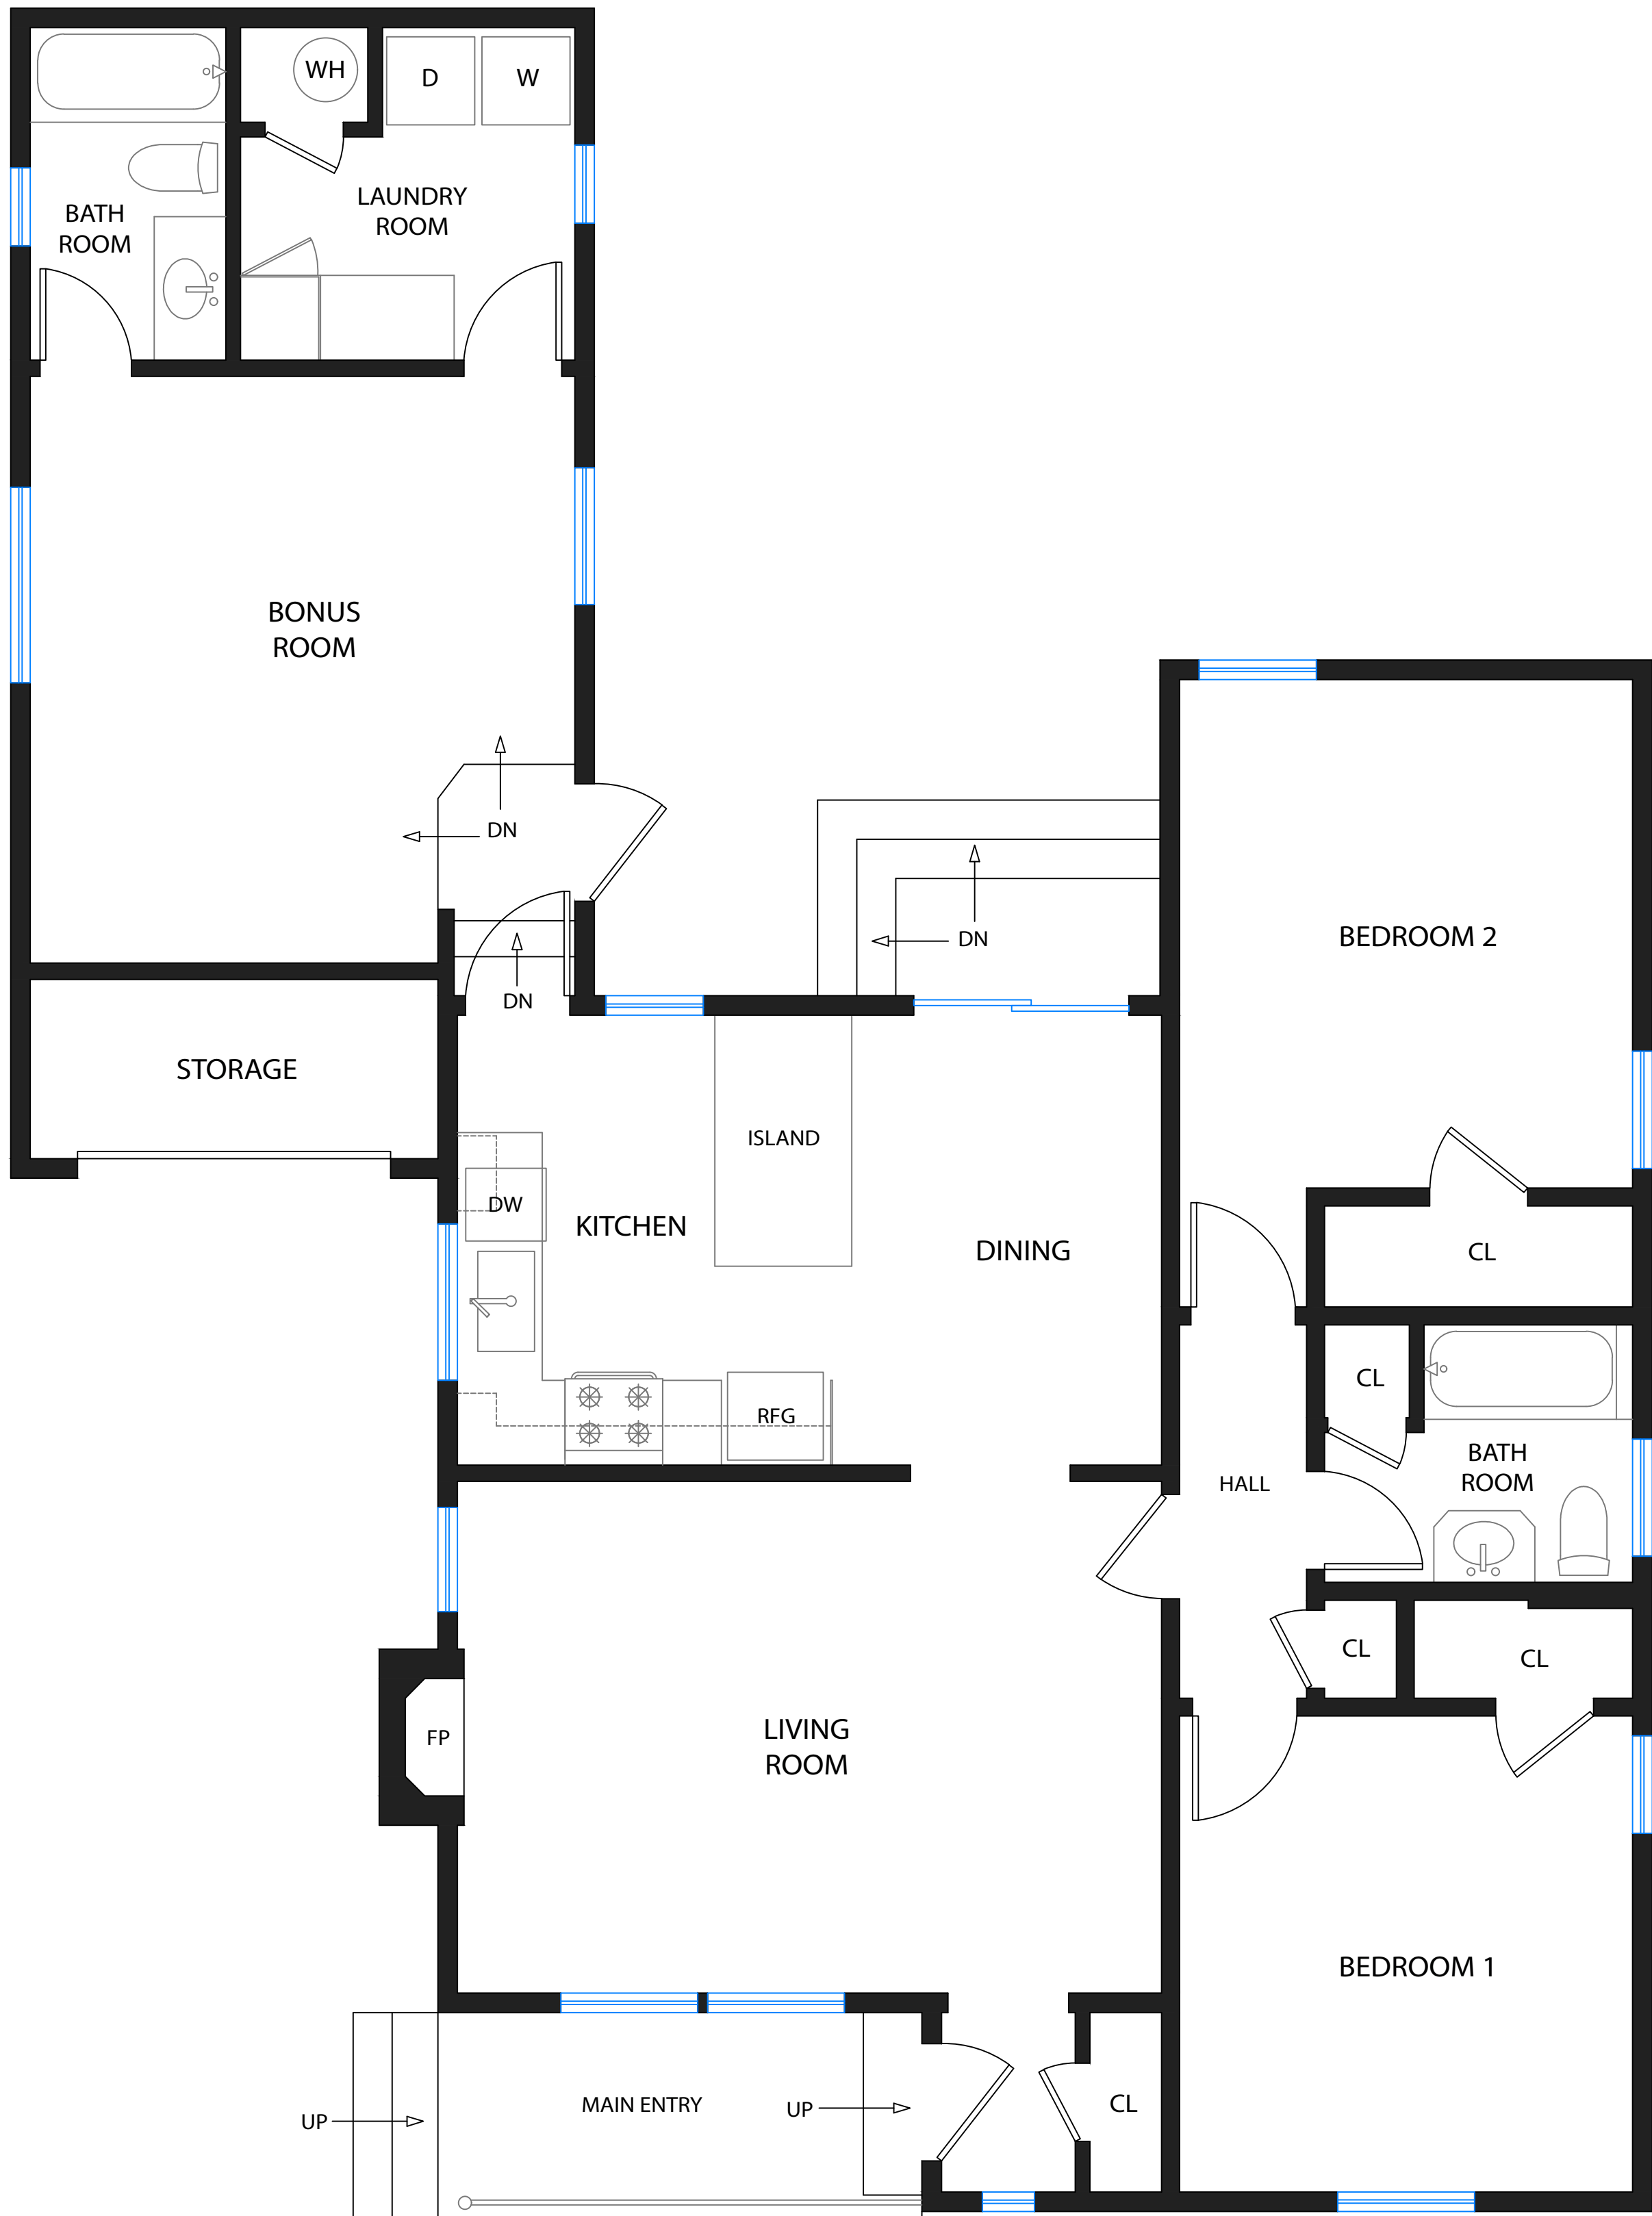

905 Rose Ct.

Burlingame, CA. 94010

DISCLAIMER: RENDERING BY OPEN HOMES PHOTOGRAPHY. ALL MEASUREMENTS ARE APPROXIMATE AND MAY NOT BE EXACT. DO NOT RELY ON THE ACCURACY OF THIS FLOOR PLAN WHEN DETERMINING THE PRICE OF A PROPERTY OR MAKING DECISIONS REGARDING BUYING OR SELLING OF PROPERTIES WITHOUT INDEPENDENT VERIFICATION.